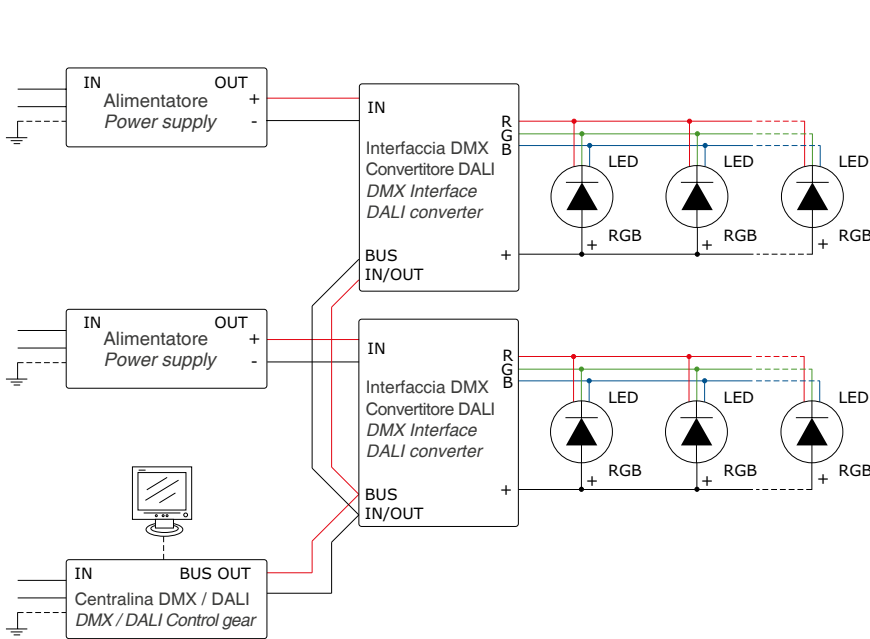

I1 DMX/DALI - COLLEGAMENTO IN PARALLELO PER SISTEMI MONOCROMATICI
DMX/DALI - PARALLEL CONNECTION FOR MONOCHROMATIC SYSTEMS

Interfaccia DMX
DMX interface

- ECG.0006.0
- ECG.0011.0

Centralina DMX
DMX control gear

- ECG.0001.0*

Convertitore DALI
DALI converter

- ECG.0028.0

Codici alimentatori
Power supply units

24 Vdc

- PSU.0001.0
- PSU.0005.0
- PSU.0006.0
- PSU.0007.0
- PSU.0008.0
- PSU.0009.0
- PSU.0010.0
- PSU.0011.0
- PSU.0012.0
- PSU.0013.0
- PSU.0014.0
- PSU.0015.0
- PSU.0016.0
- PSU.0017.0
- PSU.0018.0
- PSU.0020.0
- PSU.0021.0
- PSU.0030.0

* PC richiesto solo per la programmazione / PC only needed for programming

R1 DMX/DALI - COLLEGAMENTO IN PARALLELO PER SISTEMI RGB
 DMX/DALI - PARALLEL CONNECTION FOR RGB SYSTEMS

Interfaccia DMX
 DMX interface
 ECG.0034.0

Codici alimentatori
 Power supply units
 24 Vdc

Centralina DMX
 DMX control gear
 ECG.0001.0*

PSU.0006.0
 PSU.0010.0
 PSU.0011.0
 PSU.0016.0
 PSU.0017.0

Interfaccia DALI
 DALI interface
 ECG.0035.0

* PC richiesto solo per la programmazione / PC only needed for programming