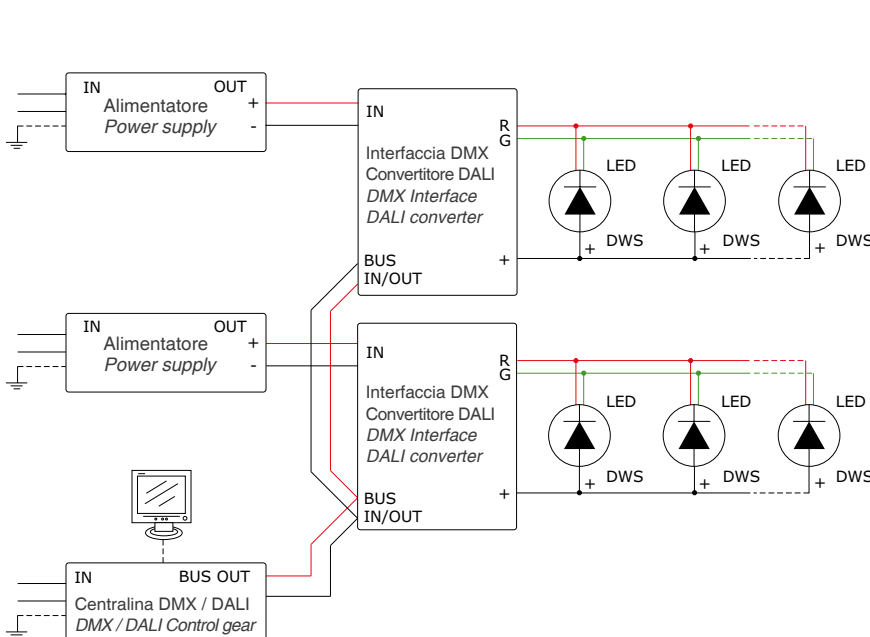

* PC richiesto solo per la programmazione / PC only needed for programming

R1 DMX/DALI - COLLEGAMENTO IN PARALLELO PER SISTEMI RGB
 DMX/DALI - PARALLEL CONNECTION FOR RGB SYSTEMS

Interfaccia DMX
 DMX interface
 ECG.0034.0

Codici alimentatori
 Power supply units
 24 Vdc

Centralina DMX
 DMX control gear
 ECG.0001.0*

PSU.0006.0
 PSU.0010.0
 PSU.0011.0
 PSU.0016.0
 PSU.0017.0

Interfaccia DALI
 DALI interface
 ECG.0035.0

* PC richiesto solo per la programmazione / PC only needed for programming

S1 DMX/DALI - COLLEGAMENTO IN PARALLELO PER SISTEMI DWS
 DMX/DALI - PARALLEL CONNECTION FOR DWS SYSTEMS

Interfaccia DMX
 DMX interface
 ECG.0034.0

Codici alimentatori
 Power supply units
 24 Vdc

Centralina DMX
 DMX control gear
 ECG.0001.0*