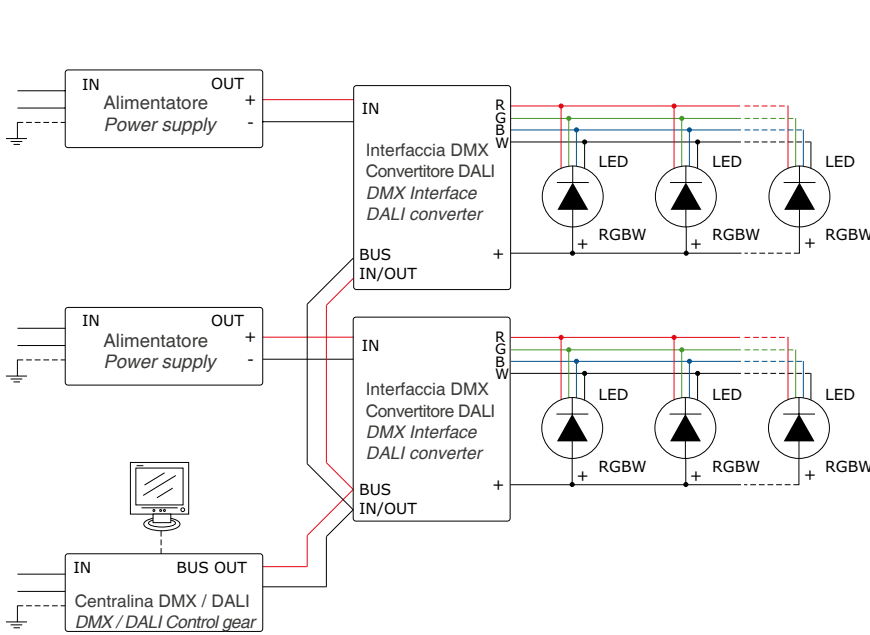

Codici alimentatori
 Power supply units
 24 Vdc

Centralina DMX
 DMX control gear
 ECG.0001.0*

PSU.0006.0
 PSU.0010.0
 PSU.0011.0
 PSU.0016.0
 PSU.0017.0

Interfaccia DALI
 DALI interface
 ECG.0035.0

* PC richiesto solo per la programmazione / PC only needed for programming

S1 DMX/DALI - COLLEGAMENTO IN PARALLELO PER SISTEMI DWS
 DMX/DALI - PARALLEL CONNECTION FOR DWS SYSTEMS

Interfaccia DMX
 DMX interface
 ECG.0034.0

Codici alimentatori
 Power supply units
 24 Vdc

Centralina DMX
 DMX control gear
 ECG.0001.0*

PSU.0006.0
 PSU.0010.0
 PSU.0011.0
 PSU.0016.0
 PSU.0017.0

Interfaccia DALI
 DALI interface
 ECG.0035.0

* PC richiesto solo per la programmazione / PC only needed for programming

T1 DMX/DALI - COLLEGAMENTO IN PARALLELO PER SISTEMI RGBW
 DMX/DALI - PARALLEL CONNECTION FOR RGBW SYSTEMS

**Interfaccia DMX
 DMX interface**

ECG.0007.0

**Centralina DMX
 DMX control gear**

ECG.0001.0*

**Codici alimentatori
 Power supply units**

24 Vdc

PSU.0006.0

PSU.0010.0