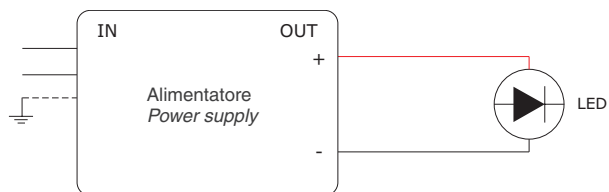

B1 COLLEGAMENTO PER 1 COB LED CORRENTE COSTANTE
CONNECTION FOR 1 COB LED CONSTANT CURRENT

Codici alimentatori Power supply units	
350 mA	500 mA
PSU.0001.0	PSU.0001.0
PSU.0023.0	PSU.0022.0
PSU.0024.0	PSU.0028.0
PSU.0025.0	PSU.0030.0
PSU.0026.0	PSU.0034.0
PSU.0030.0	