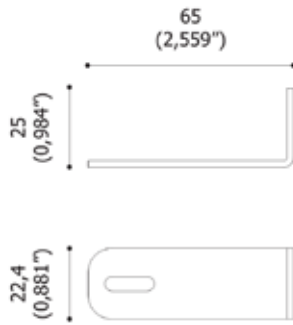

ALDABRA

PROFESSIONAL EXTERIOR LIGHTING

VERTEBRA MONOCHROMATIC

DATA-SHEET

ACCESSORIES:

ACC.0207.0

Fixing kit long bracket + screws
(single)