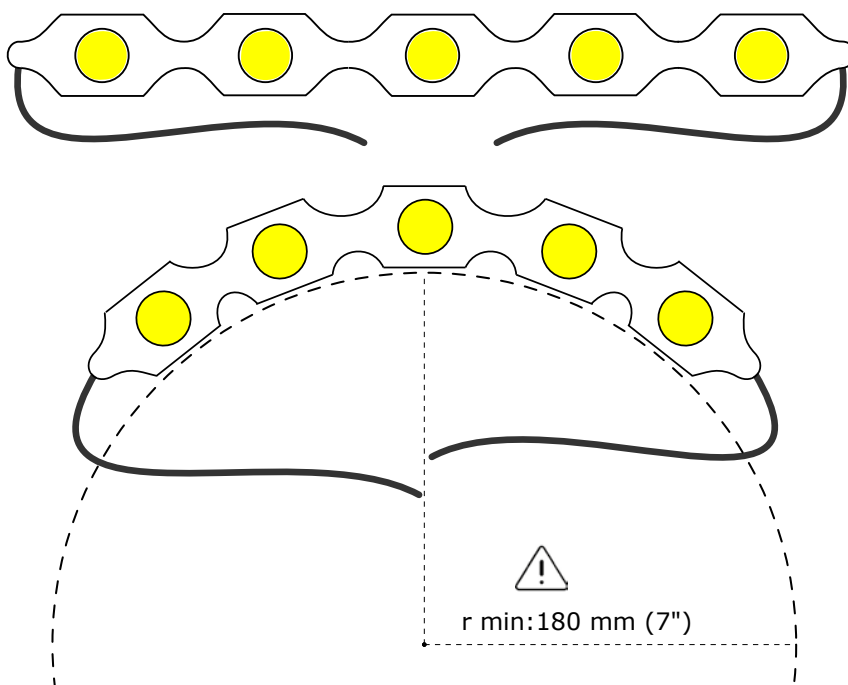

GENERAL INFORMATIONS:

Kindly note that atmospheric agents (such as lightnings, etc) , electrostatics charges or disturbances on the installation not caused by Aldabra lighting fixtures and Led drivers indicated by Aldabra itself, may cause damages on the fixtures. It is necessary that the electrical installation where the LED lighting fittings and their power supply units and control gears are installed must be equipped with proper devices for the protection and suppression of transient phenomena (SPD, isolation transformer, etc...). Such devices must be coordinated with the other protections of the installation; on this theme, it's necessary to refer to the electrical installations norms which are in force in each country.