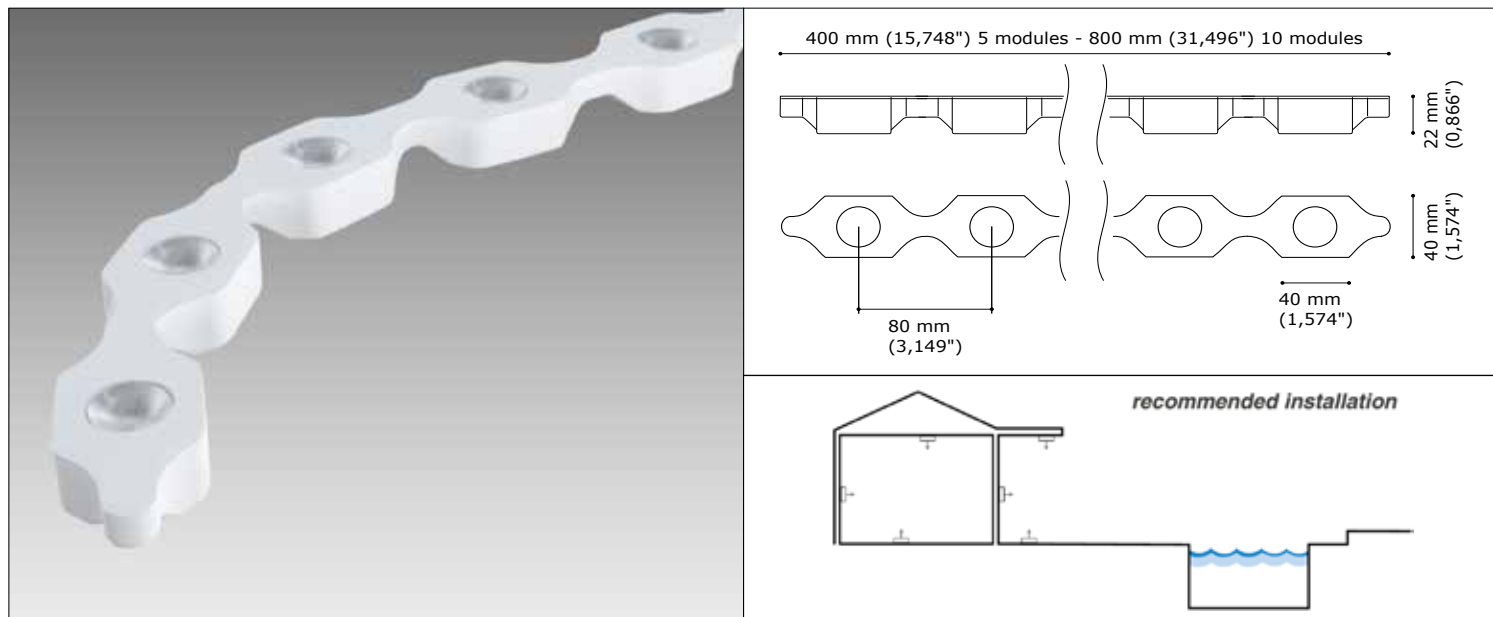

VERTEBRA MONOCHROMATIC DATA-SHEET

PRODUCT DESCRIPTION:

Professional flexible linear lighting for indoor and outdoor settings.
Body completely realized in resin and aluminium. UV resistance of all materials.

TECHNICAL FEATURES:

Materials	Resins ; aluminium
Power Supply	24 Vdc constant voltage
Power	9 W x 5 modules ; 18 W x 10 modules
Light Source	Power LED 118-130 lm/W LM 80 COMPLIANT
Colour Temperature	3000 K ; 4000 K
Ra	>80
Chromatic selection	MacAdam 3-step
Lifetime	> 50000 h (TM21 L80 B10 @50000h)
Optics	10° Narrow beam, 30° medium beam, 45° Wide beam, 54°x12° Elliptical
Lumen output	1600 lm/m
Tc body	< 75 °C (167 °F)
Ta operating temperature	- 25 ÷ 50 °C * (-13 ÷ 122 °F) *for UL/CUL max 35 °C elevated ambient
Ts surface temperature	≤ 65 °C (149 °F)
Ti installation temperature	0 ÷ 40 °C (32 ÷ 104 °F)
Functions	On/Off ; dimmable
Line length limit	maximum running length 4 m (13,123 ft)
Cable IN	AWM style 20233 2x0,75mm ² (AWG18) Red;Black + 1x0,5mm ² (AWG20) Violet Ø 6,2 mm(0,244") L. 0,5 m (1,64ft).
Cable OUT	AWM style 20233 2x0,75mm ² (AWG18) Red;Black + 1x0,5mm ² (AWG20) Violet Ø 6,2 mm(0,244") L. 0,5 m (1,64ft).
Weight	400 g (14,11 oz) 5 modules ; 800 g (28,22 oz) 10 modules
Installations	Surface (floor, wall, ceiling)
Norms	60598-1 ; 60598-2 and its parts ; UL 676 ; CSA C22.2 No. 89-15 ; UL 2108 ; UL 1598/C250.-08

Specifications are subject to change without notice.

www.aldabra.it

VERTEBRA MONOCHROMATIC

DATA-SHEET

GENERAL FEATURES:

	power W	length mm (in)	pitch mm (in)
VER.01.XXXXX.X	9	400 (15,748")	80 (3,149")
VER.02.XXXXX.X	18	800 (31,496")	80 (3,149")