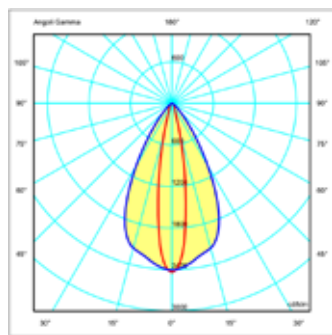

VERTEBRA MONOCHROMATIC

DATA-SHEET

GENERAL FEATURES:

	power W	length mm (in)	pitch mm (in)
VER.01.XXXXX.X	9	400 (15,748")	80 (3,149")
VER.02.XXXXX.X	18	800 (31,496")	80 (3,149")

OPTICAL FEATURES:

VER.XX.MXXXX.X	Narrow beam 10°
VER.XX.FXXXX.X	Medium beam 30°
VER.XX.WXXXX.X	Wide beam 45°
VER.XX.EXXXX.X	Elliptical 54°x12°

LED FEATURES:

	Power LED	lm* VER.01	lm* VER.02	Ra	Chromatic selection
VER.XX.X30XX.X	3000 K warm white	619	1238	>80	MacAdam 3-step
VER.XX.X40XX.X	4000 K neutral white	619	1238	>80	MacAdam 3-step

*delivered luminous flux (narrow beam)

FINISHES FEATURES:

VER.XX.XXXW1.X	Matt white

elliptical 54°x12°