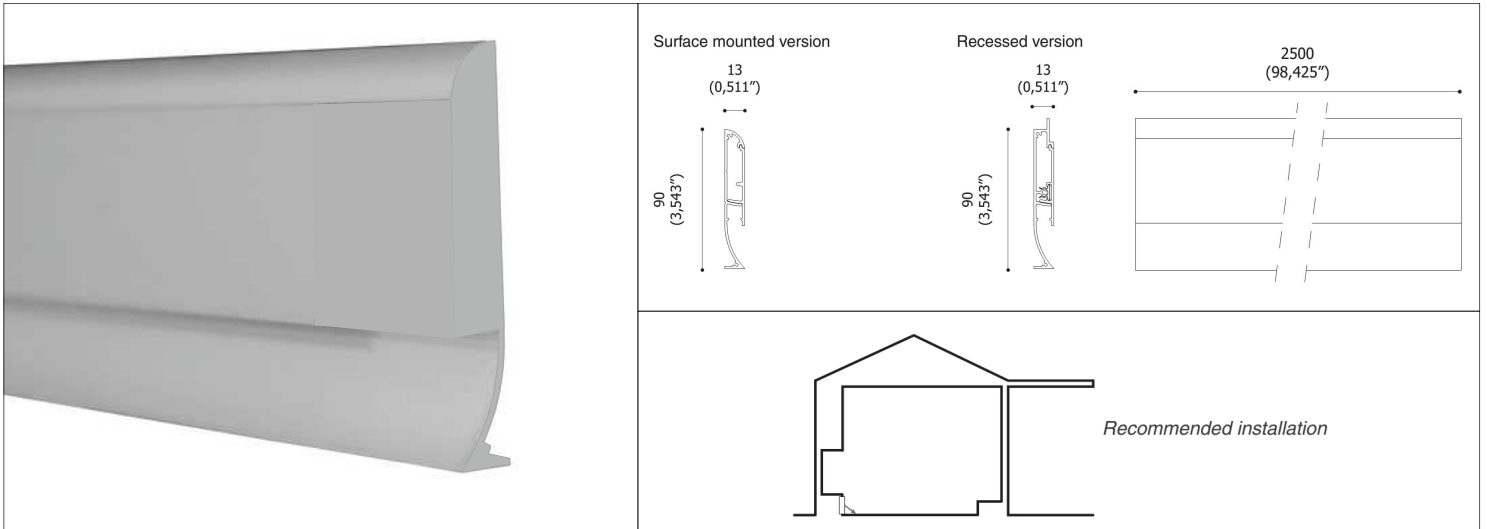

PATH DATA-SHEET

PRODUCT DESCRIPTION:

Indoor skirting board with uniform indirect light.
UV resistance of all materials.

TECHNICALS FEATURES:

Materials	Aluminium alloy extrusion UNI 6060 ; Polycarbonate
Finishes	Anodized aluminium 20 micron ; painted white
Light Source	Optional strip flex LED max 9mm (0,354") width
Optics	Optional diffusive screen*
Weigth	880 g/m (9,46 oz/ft)
Installations	Surface or recessed mounted (wall)

NOTE:

Power supplies, strip flex LED light, control&dimming devices, connectors, wires and fixing kits must to be orderd separately.
Aldabra power supply consumption is equal to 15% of the fixture nominal power.
Photometric data available at www.aldabra.it

PATH DATA-SHEET

GENERAL FEATURES:

	length mm (in)
PAT.02.XXXXX.X	2500 (98,425")
PAT.04.XXXXX.X	2500 (98,425")

FINISHES FEATURES:

PAT.XX.XXXA1.X	Anodized aluminium
PAT.XX.XXXW1.X	White aluminium

GENERAL INFORMATION:

PATH DATA-SHEET

ACCESSORIES:

ACC.0180.0

Light kit strip LED 5m (16,4ft)
50W 24Vdc 2700K

ACC.0181.0

Light kit strip LED 5m (16,4ft)
50W 24Vdc 3000K

ACC.0182.0

Light kit strip LED 5m (16,4ft)
50W 24Vdc 4000K