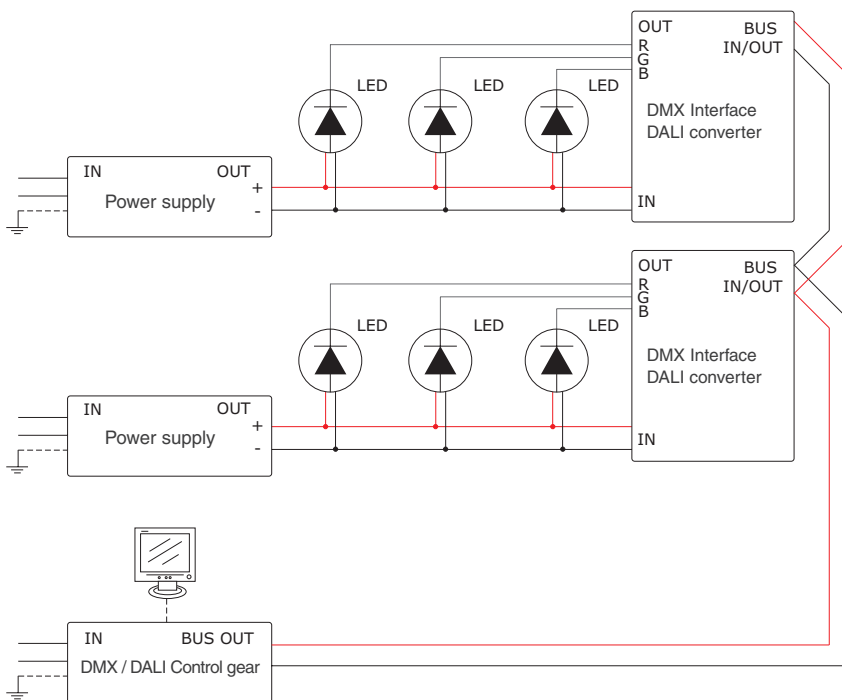

D1 PARALLEL CONNECTION FOR CONSTANT VOLTAGE POWER SUPPLY DIMMABLE

Remark: In case of non-dimming connect the DIM cable to the negative

Power supply units

24 Vdc

- PSU.0001.0
- PSU.0005.0
- PSU.0006.0
- PSU.0007.0
- PSU.0008.0
- PSU.0009.0
- PSU.0010.0
- PSU.0011.0
- PSU.0012.0
- PSU.0013.0
- PSU.0014.0
- PSU.0015.0
- PSU.0016.0
- PSU.0021.0
- PSU.0030.0

K1 DMX/DALI - PARALLEL CONNECTION FOR 24 Vdc DIMMABLE MONOCHROMATIC SYSTEMS

Power supply units

24 Vdc

- PSU.0001.0
- PSU.0005.0
- PSU.0006.0
- PSU.0007.0
- PSU.0008.0
- PSU.0009.0
- PSU.0010.0
- PSU.0011.0
- PSU.0012.0
- PSU.0013.0
- PSU.0014.0
- PSU.0015.0
- PSU.0016.0
- PSU.0021.0
- PSU.0030.0