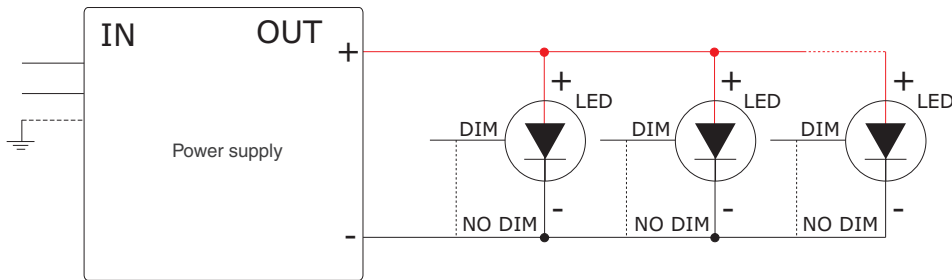

D1 PARALLEL CONNECTION FOR CONSTANT VOLTAGE POWER SUPPLY DIMMABLE

Remark: In case of non-dimming connect the DIM cable to the negative

Power supply units

24 Vdc

- PSU.0001.0
- PSU.0005.0
- PSU.0006.0
- PSU.0007.0
- PSU.0008.0
- PSU.0009.0
- PSU.0010.0
- PSU.0011.0
- PSU.0012.0
- PSU.0013.0
- PSU.0014.0
- PSU.0015.0
- PSU.0016.0
- PSU.0021.0
- PSU.0030.0

K1 DMX/DALI - PARALLEL CONNECTION FOR 24 Vdc DIMMABLE MONOCHROMATIC SYSTEMS

Power supply units

24 Vdc

- PSU.0001.0
- PSU.0005.0
- PSU.0006.0
- PSU.0007.0
- PSU.0008.0
- PSU.0009.0
- PSU.0010.0
- PSU.0011.0
- PSU.0012.0
- PSU.0013.0
- PSU.0014.0
- PSU.0015.0
- PSU.0016.0
- PSU.0021.0
- PSU.0030.0